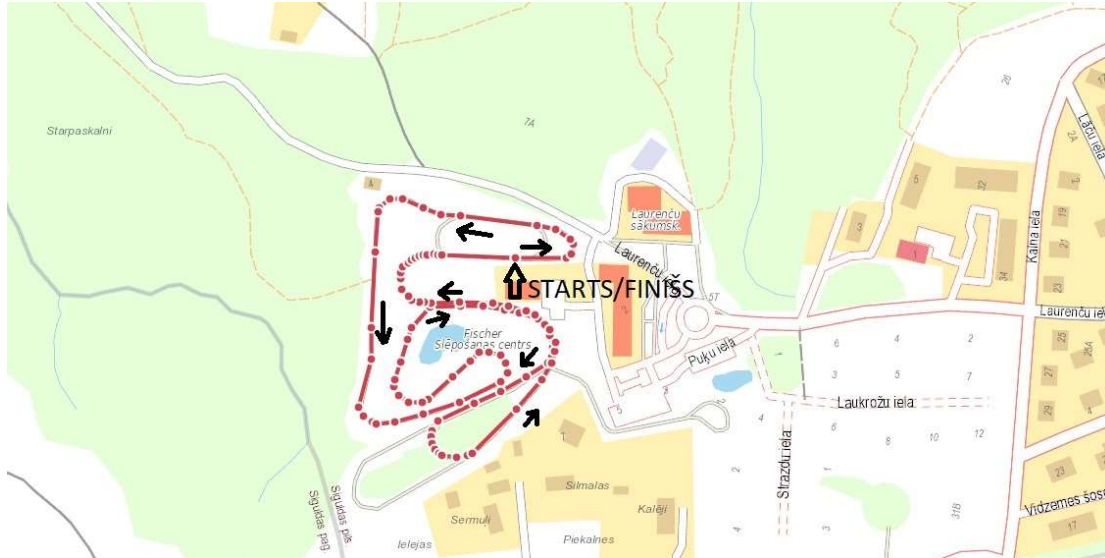

**10.00 START**

**03.08.2022 STAGE I Group race 5,5km x 15 laps (82,5km)**

Address: Bīķernieku KSB (S.Eizenšteina 16), GPS –56.9665149, 24.2325568

**14.00 START**

**04.08.2022 STAGE II Group race 1,4km x 25 laps (35km)**

Address: Fischer slēpošanas centrā (Puķu iela 4, Sigulda), GPS: 57.139695, 24.817783

**09.00 START**

**04.08.2022 STAGE III INDIVIDUAL TIME TRIAL ~ 1km x 1 lap (~ 1km)**

Address: Bobsleigh and Luge track Sigulda, GPS: 57.153582, 24.835736