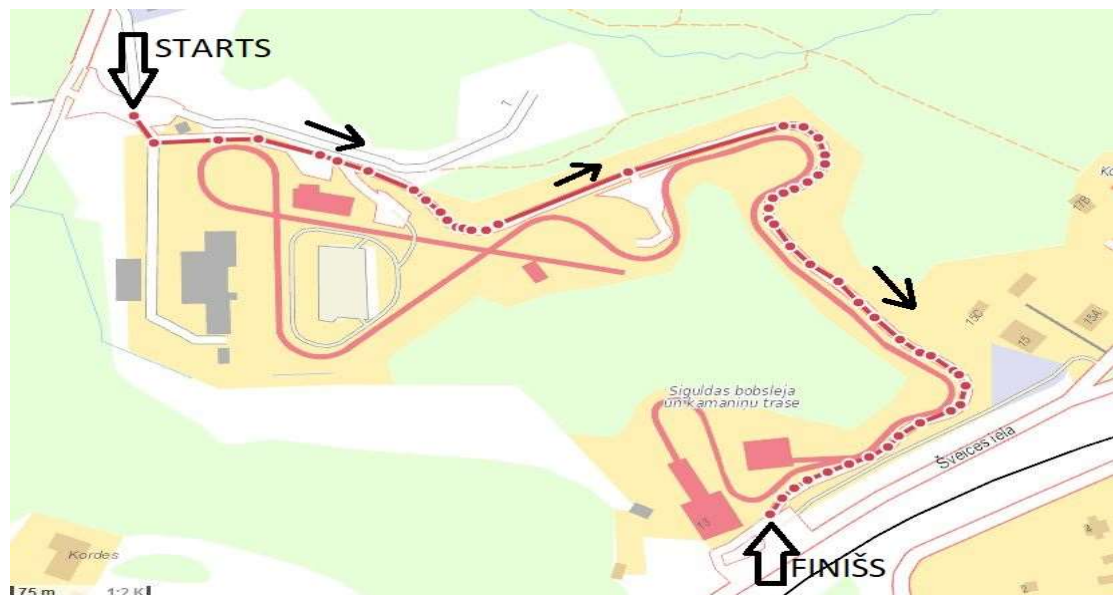

04.08.2022 STAGE III INDIVIDUAL TIME TRIAL ~ 1km x 1 lap (~ 1km)

Address: Bobsleigh and Luge track Sigulda, GPS: 57.153582, 24.835736

14.00 START